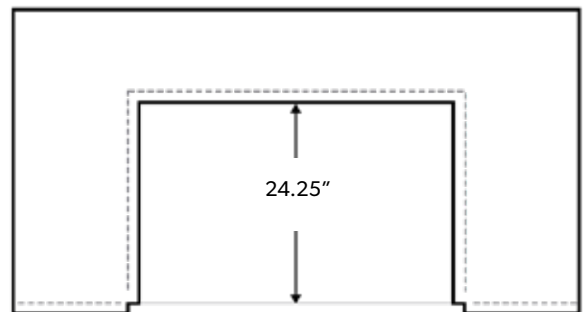

C SERIES 36

36 inch outdoor gas grill

Note: For detailed installation guide, refer to product manual

Gas Inlet

Box Dimensions
33 x 43 x 33 (inches)
Shipping Weight 295 lbs

Specifications

GENERAL	Model C SERIES 36 SKU TEBQ36G-C/TEBQ36R-C/TEBQ36RS-C
POWER REQUIREMENTS	Electrical Supply 120V, 60Hz, 4A Electrical Service 15 amp dedicated circuit Power Cord Length 5 feet Receptacle 3 prong grounding plug
GAS REQUIREMENTS	Natural Gas or Liquid Propane Gas Supply 3/4" ID line Gas Inlet 1/2" NPT female Total BTU 75,000-89,000
CLEARANCE REQUIREMENTS	Combustible Requires Insulating Jacket and Minimum 12" all around Non-Combustible Minimum 2.5" from back, Minimum 6" on sides
CUTOUT DIMENSIONS	Opening Width 34.25 inch Opening Height 11.75 inch Opening Depth 24.25 inch

NON-COMBUSTIBLE INSTALLATION

Top View