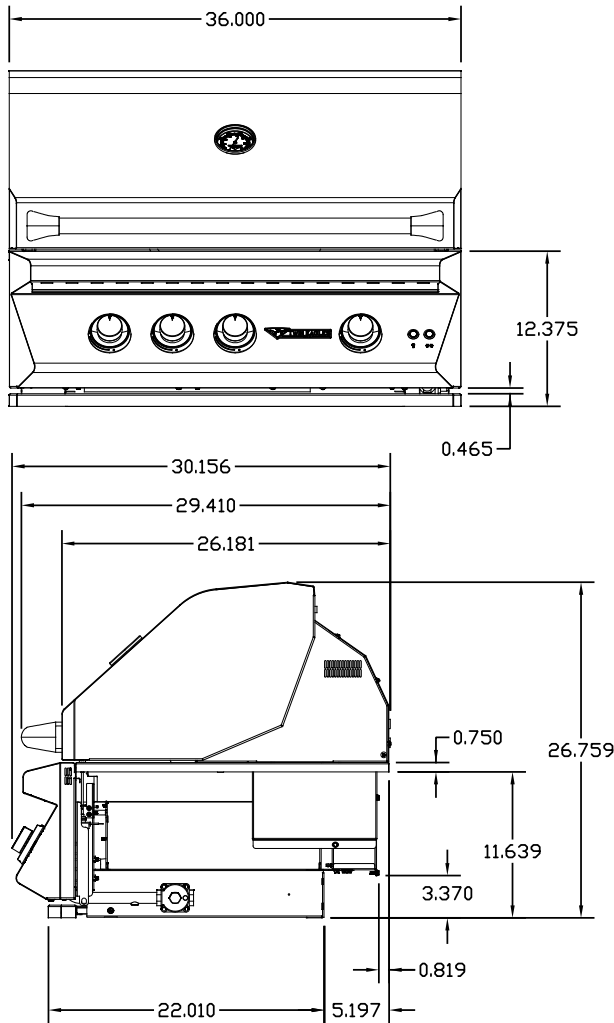

C SERIES 36

36 inch outdoor gas grill

Note: For detailed installation guide, refer to product manual

Gas Inlet

Box Dimensions
33 x 43 x 33 (inches)
Shipping Weight 295 lbs

Specifications

GENERAL	Model C SERIES 36 SKU TEBQ36G-C/TEBQ36R-C/TEBQ36RS-C
POWER REQUIREMENTS	Electrical Supply 120V, 60Hz, 4A Electrical Service 15 amp dedicated circuit Power Cord Length 5 feet Receptacle 3 prong grounding plug
GAS REQUIREMENTS	Natural Gas or Liquid Propane Gas Supply 3/4" ID line Gas Inlet 1/2" NPT female Total BTU 75,000-89,000
CLEARANCE REQUIREMENTS	Combustible Requires Insulating Jacket and Minimum 12" all around Non-Combustible Minimum 2.5" from back, Minimum 6" on sides
CUTOUT DIMENSIONS	Opening Width 34.25 inch Opening Height 11.75 inch Opening Depth 24.25 inch