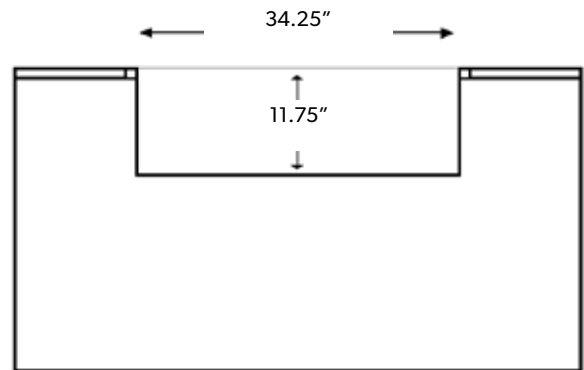

NON-COMBUSTIBLE INSTALLATION

Face View