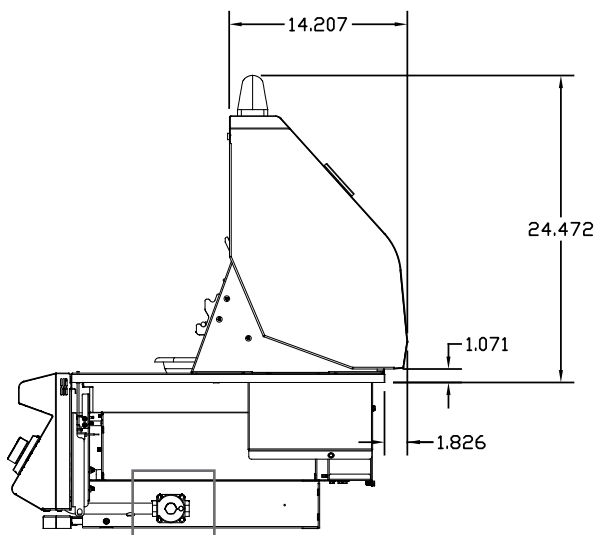

C SERIES 36

36 inch outdoor gas grill

Note: For detailed installation guide, refer to product manual

Gas Inlet

Box Dimensions
33 x 43 x 33 (inches)
Shipping Weight 295 lbs

Specifications

GENERAL	Model C SERIES 36 SKU TEBQ36G-C/TEBQ36R-C/TEBQ36RS-C
POWER REQUIREMENTS	Electrical Supply 120V, 60Hz, 4A Electrical Service 15 amp dedicated circuit Power Cord Length 5 feet Receptacle 3 prong grounding plug
GAS REQUIREMENTS	Natural Gas or Liquid Propane Gas Supply 3/4" ID line Gas Inlet 1/2" NPT female Total BTU 75,000-89,000
CLEARANCE REQUIREMENTS	Combustible Requires Insulating Jacket and Minimum 12" all around Non-Combustible Minimum 2.5" from back, Minimum 6" on sides
CUTOUT DIMENSIONS	Opening Width 34.25 inch Opening Height 11.75 inch Opening Depth 24.25 inch